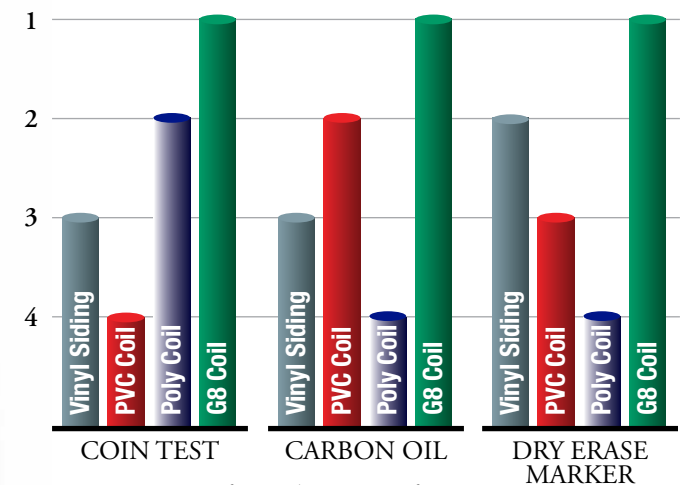

SEE THE DIFFERENCE!

Each surface was subjected to three tests, including the ASTM Nickel Marring Rub Test (see below). While both PVC and Poly coil easily mar, durable Performance G8 coil remains mar-free and unchanged!

These are **unretouched photographs** of actual aluminum coil. The coin test involves rubbing the flat edge of a nickel across the surface.

PVC COATED

POLY COATED

PERFORMANCE G8

MARRING TESTS

The ALSIDE EXTERIOR DESIGN SYSTEM™

Coordinated Easy-Care Products

EXTERIOR TRIM, ACCESSORIES AND ACCENTS

Rooflines, corners, windows and door frames – some elements deserve special treatment. Enhancing these areas can give your home a custom finished look while letting your individual style shine through. Our Trimworks® collection of decorative trim and accents, along with shakes, scallops and other ornamental panels, makes it easy to achieve a flawless finish. All options are fully color-coordinated with our vinyl siding products.