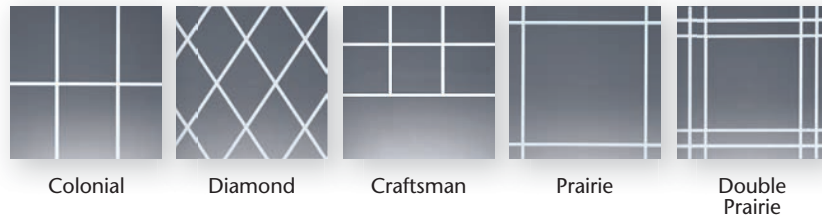

Design Options

GRID OPTIONS

Decorative grids lend an added measure of style and dimension to your windows. Contoured colonial grids are available in 3/4" and 1" profiles with complementary colors and matching woodgrains.⁸

All grids are enclosed within the insulated glass unit for easy cleaning. First, select a grid pattern from one of our five styles, and then choose a grid profile to achieve your ideal finished look.

Flat Grids – available in Colonial, Diamond, Craftsman, Prairie and Double Prairie patterns.

Contoured Grids – available in Colonial, Craftsman, Prairie and Double Prairie patterns.

⁸1" contoured colonial grids are not available in matching woodgrains.

PATTERNS