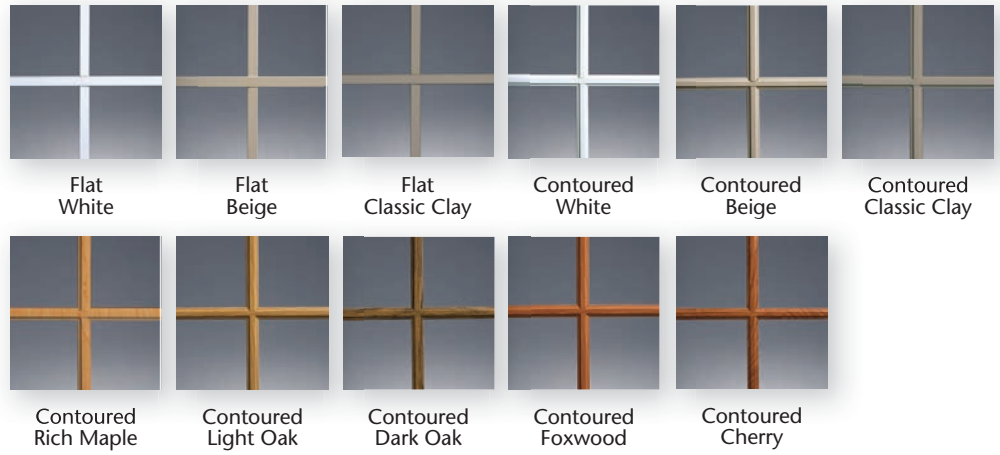

EXTERIOR COLORS

INTERIOR COLORS

†† White woodgrain is available with a Beige or Classic Clay base only.

Note: Classic Clay base is not available with exterior color finishes. White, Beige and Classic Clay windows and patio doors will have matching interior hardware. Windows and patio doors ordered with a Light Oak, Dark Oak or Rich Maple interior will receive Pontiac Gold hardware. Windows and patio doors ordered with a Cherry or Foxwood interior will receive Brown hardware.

Design Options

GRID OPTIONS

Decorative grids lend an added measure of style and dimension to your windows. Contoured colonial grids are available in 3/4" and 1" profiles with complementary colors and matching woodgrains.⁸

All grids are enclosed within the insulated glass unit for easy cleaning. First, select a grid pattern from one of our five styles, and then choose a grid profile to achieve your ideal finished look.

Flat Grids – available in Colonial, Diamond, Craftsman, Prairie and Double Prairie patterns.

Contoured Grids – available in Colonial, Craftsman, Prairie and Double Prairie patterns.

⁸1" contoured colonial grids are not available in matching woodgrains.

PATTERNS

PROFILES

V-GROOVED CUT GLASS

Mezzo Windows and Alside Patio Doors offer two classic V-grooved cut glass patterns – the perfect way to add a touch of elegance without obstructing the view.