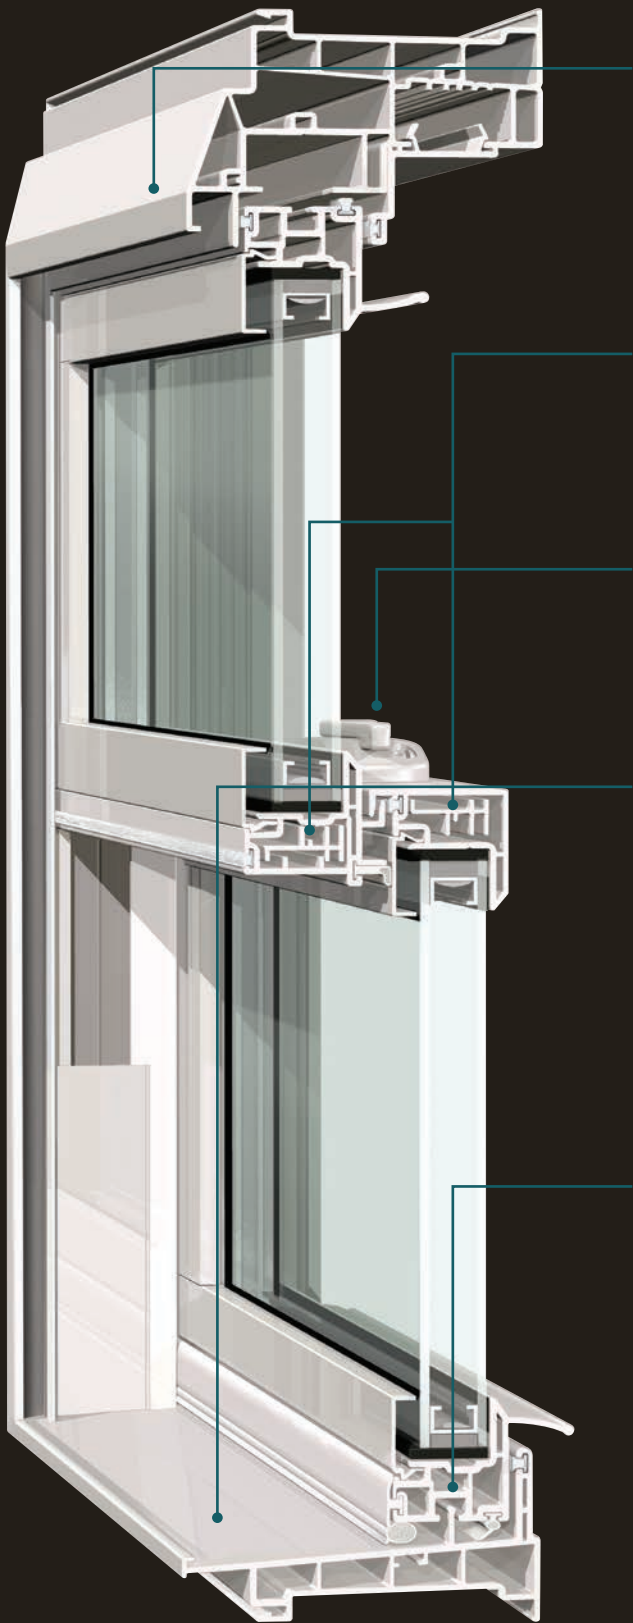

The beauty of our EdgeForce narrowline frame and sashes is subtle and substantial at the same time. The sleek design is visually clean and contemporary, with a larger glass area for exceptional daylighting and outside viewing. And beneath the elegance? Internal chambers are meticulously engineered for structural integrity and enhanced energy efficiency.