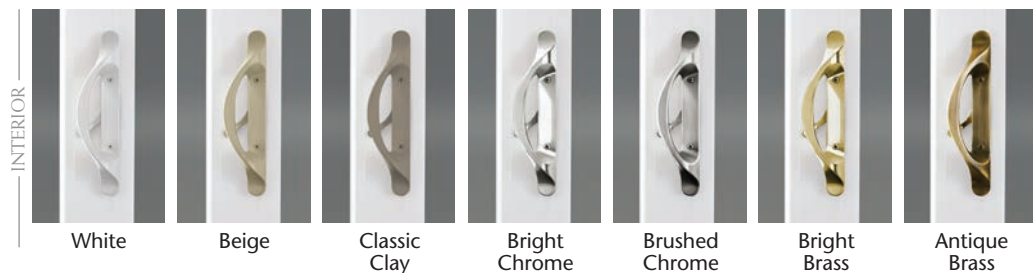

CONTEMPORARY AND CLASSIC PATIO DOOR HANDLES