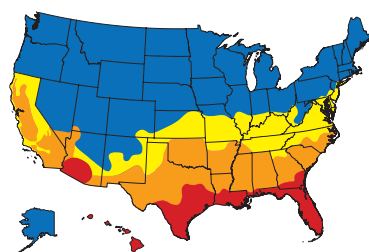

- Northern
- North-Central
- South-Central
- Southern

Mezzo Windows and Alside Patio Doors are available with a variety of glass options. Please consult your window professional to help you choose the best glass package to meet the ENERGY STAR requirements for your home and climate zone.

GLASS PACKAGES SPECIFIC TO YOUR NEEDS.

Insulated glass units* increase the energy efficiency of your windows beyond ordinary clear glass and can tailor the window to your specific climate challenges. The chart below makes it easy to compare the glass performance. The lower the U-Factor, the less energy you'll need to heat your home. The lower the Solar Heat Gain Coefficient (SHGC), the more you'll conserve on air-conditioning.

THERMAL PERFORMANCE COMPARISON⁵

	Double-Hung		Sliding	
	U-Factor	SHGC	U-Factor	SHGC
Clear Glass	0.46	0.57	0.46	0.58
ClimaTech	0.29	0.30	0.29	0.30
ClimaTech Elite	0.29	0.21	0.29	0.21
ClimaTech ThermD	0.28	0.30	0.28	0.30
ClimaTech ThermD Elite	0.28	0.21	0.27	0.21
ClimaTech ThermD with Enhanced Cavity Foam	0.27	0.30	0.27	0.30
ClimaTech ThermD S3	0.28	0.37	0.28	0.37
ClimaTech ThermD TG2	0.22	0.26	0.22	0.26
ClimaTech ThermD TG2 Elite	0.22	0.19	0.21	0.19

⁵ Whole window values, standard Mezzo offering with composite reinforcements. ST and HP performance values are also available.

TESTED AND PROVEN.

Mezzo Windows meet or exceed Air, Water and Structural Loads performance requirements as determined through ASTM (American Society for Testing and Materials) test methods, the globally recognized standards for product quality and safety.