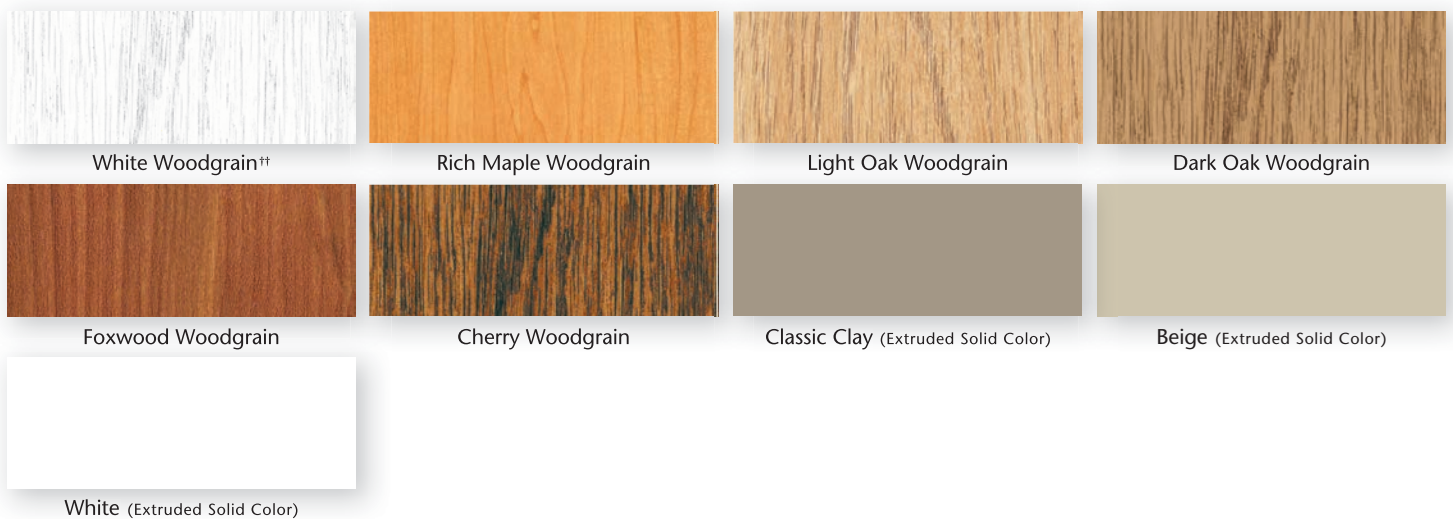

CONTEMPORARY AND CLASSIC PATIO DOOR HANDLES

FRENCH PATIO DOOR HANDLES

Contemporary, Classic and French-style exterior patio door handles are available in white, beige, classic clay and black.

CONTEMPORARY-STYLE PATIO DOOR

CLASSIC-STYLE PATIO DOOR

FRENCH-STYLE PATIO DOOR

FrameWorks® Color Collection

EXCEPTIONAL STYLE FOR EVERY HOME.

Beauty and vision, performance and strength – it all comes together in Mezzo’s exciting collection of styles, colors and custom accents. Our FrameWorks exterior colors feature a cutting-edge polyurethane coating technology with heat-reflective pigments for a remarkably strong and fade-resistant finish. Interior woodgrain laminates are performance-engineered for superb durability that maintains its attractive appearance over the life of the product.

EXTERIOR COLORS

INTERIOR COLORS

†† White woodgrain is available with a Beige or Classic Clay base only.

Note: Classic Clay base is not available with exterior color finishes. White, Beige and Classic Clay windows and patio doors will have matching interior hardware. Windows and patio doors ordered with a Light Oak, Dark Oak or Rich Maple interior will receive Pontiac Gold hardware. Windows and patio doors ordered with a Cherry or Foxwood interior will receive Brown hardware.