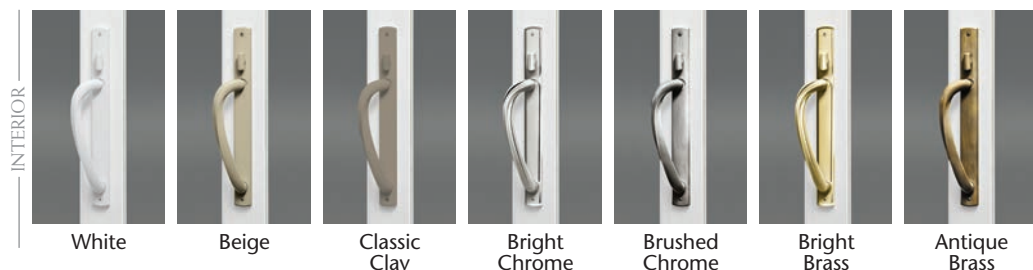

FRENCH PATIO DOOR HANDLES

Contemporary, Classic and French-style exterior patio door handles are available in white, beige, classic clay and black.