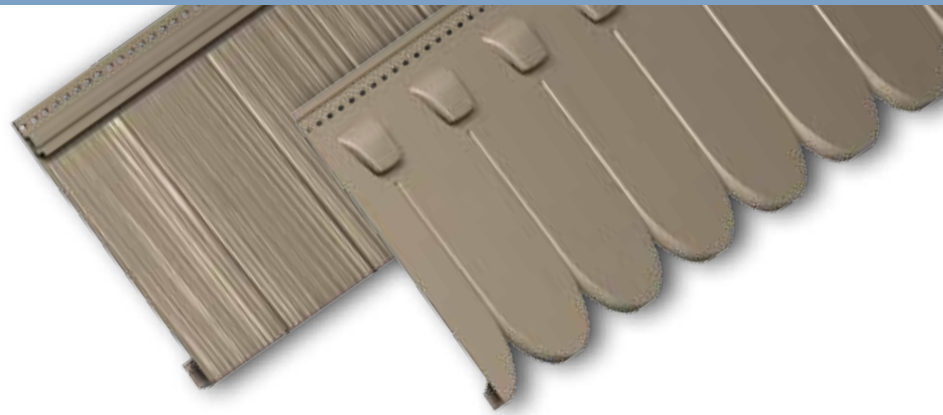

CREATING CUSTOM STYLE

The marks of a mill saw for a rustic feel that plays to the modern-traditional style of the home. Shapes and sizes that add something a little unexpected. Techniques and knowledge passed down from generation to generation. And most of all, a mix of quality and culture resulting in a perfectly unique exterior siding.

EASY-CARE ELEGANCE THAT'S BUILT TO LAST

Discover the natural cedar beauty of the Architectural Classics Collection. A beauty that does not succumb to the elements. Architectural Shakes, Staggered Shakes, Perfection Shingles, and Scallops are manufactured with man-made material that won't crack, fade, buckle or rot. Their durable finish requires less maintenance than other exterior claddings, which means you'll spend less time on upkeep and more time enjoying life. Simply rinse occasionally with water from a garden hose to remove most airborne dust and dirt and restore the siding's fresh-looking appearance.

AGELESS CRAFTSMANSHIP MEETS MODERN TECHNOLOGY

Nearly 100 authentic molds taken from actual cedar shakes and shingles are a true throwback to classic artisan style. The four profiles included in the Architectural Classics Collection represent the most significant architectural patterns from the 20th century.

Thanks to state-of-the-art technology, Alside's Architectural Classics Collection features a full-length nail hem for easy installation. It is also friendlier to the environment than many other siding products, making it a great choice for today and generations to come.

VALUE-ADDED ENERGY SAVINGS

Architectural Classics, when used with Fullback® Insulation, can help save energy, reduce utility costs and create a more comfortable home environment. The contoured insulation is custom cut to fit behind the siding, providing a powerful thermal barrier against energy loss and enhancing the siding's durability and appearance. Adding insulation to the exterior of the home also helps lessen outside noise for a more peaceful interior.

Fullback Siding Insulation can be installed with all 7" exposure panels from Architectural Classics, including Shake, Staggered Shake, and Perfection Shingle profiles.